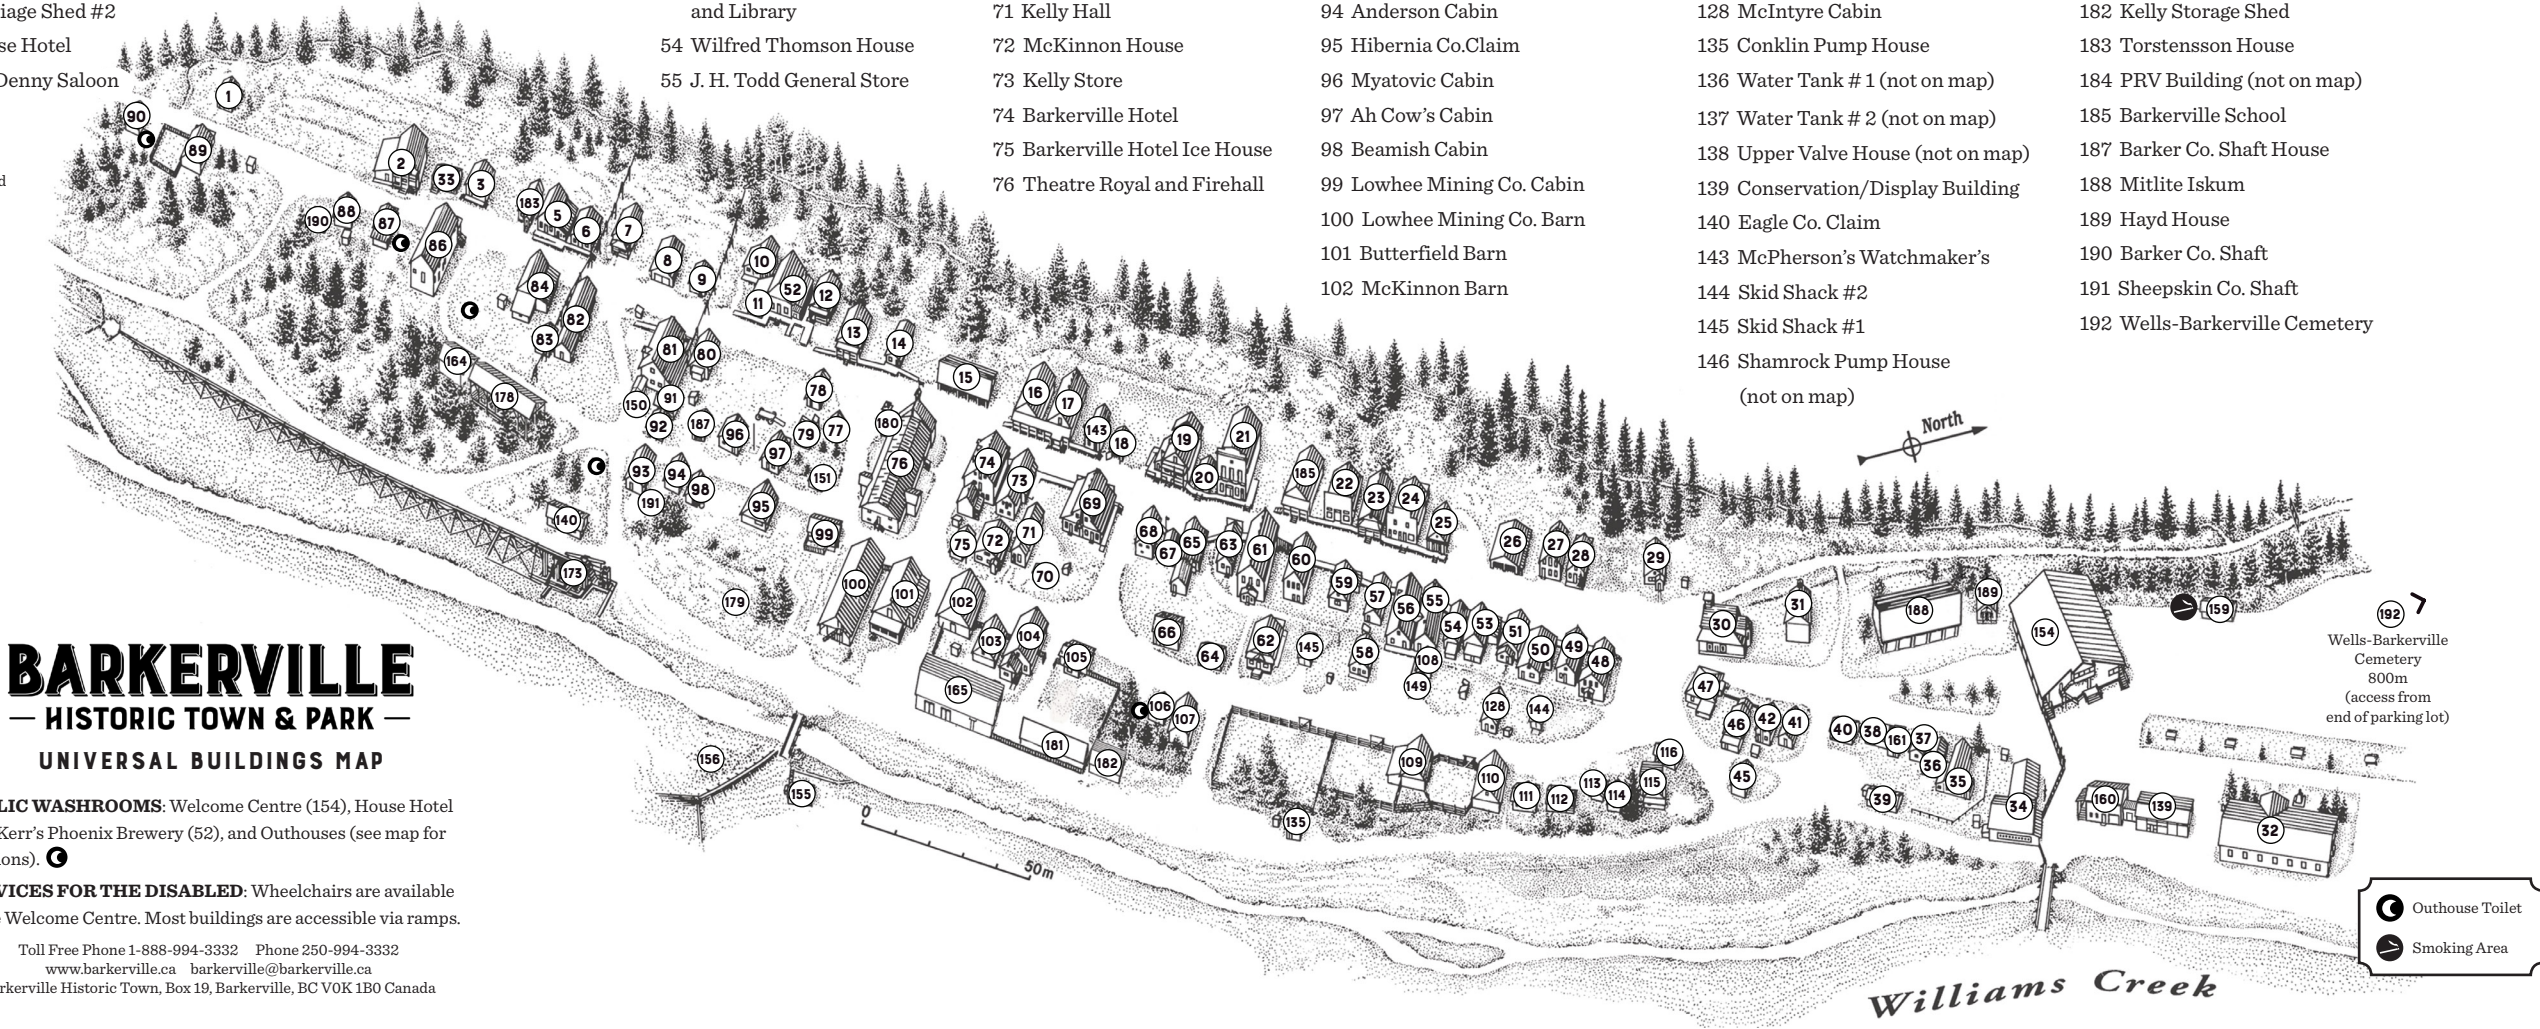

Richfield 1.6km

BARKERVILLE

— HISTORIC TOWN & PARK —

UNIVERSAL BUILDINGS MAP

PUBLIC WASHROOMS: Welcome Centre (154), House Hotel (19), Kerr's Phoenix Brewery (52), and Outhouses (see map for locations).

SERVICES FOR THE DISABLED: Wheelchairs are available at the Welcome Centre. Most buildings are accessible via ramps.